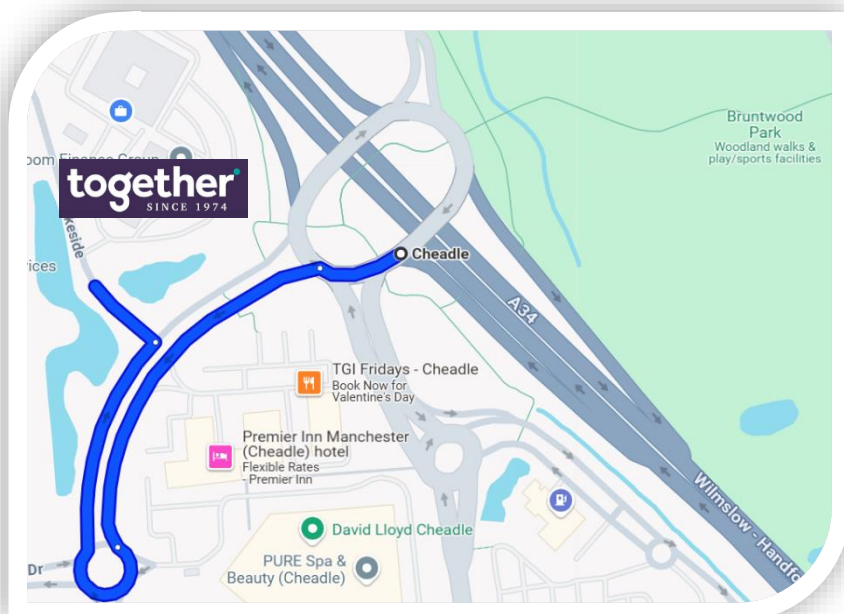

Our address is: [Lake View, Lakeside, Cheadle SK8 3GW](#)

Cheadle Royal is sign posted from the A34. After you exit the A34 onto the roundabout, turn off onto the Cheadle Royal industrial estate, head down to the small roundabout and come back on yourself. The Together offices are on the left:

Location	Cost	Walking distance to Together
<a href="#">Griffin Pub – all day car park</a>	£2 all day	15 minutes
<a href="#">TGI Fridays, Royal Crescent, Cheadle SK8 3FD</a>	£5 all day	5 minutes
<a href="#">Sainsbury's Car Park</a> Book via the <a href="#">Horizon Parking</a> website	£5 all day	5 minutes
<a href="#">St Ann's Road North, Cheadle SK8 4RZ</a>	Free	10 minutes
<a href="#">Oakdale Drive, Stockport, England SK8 3</a>	Free	10 minutes
<a href="#">1, Valley Road, Cheadle, SK8 1HY</a>	Free	10 minutes

**Bus Routes from Stockport Bus Station**

Take the **368** bus to the top of Etchells Road in Heald Green. From there, it will then be an approx. 16 minute walk to Together (total journey approx. 50 minutes)