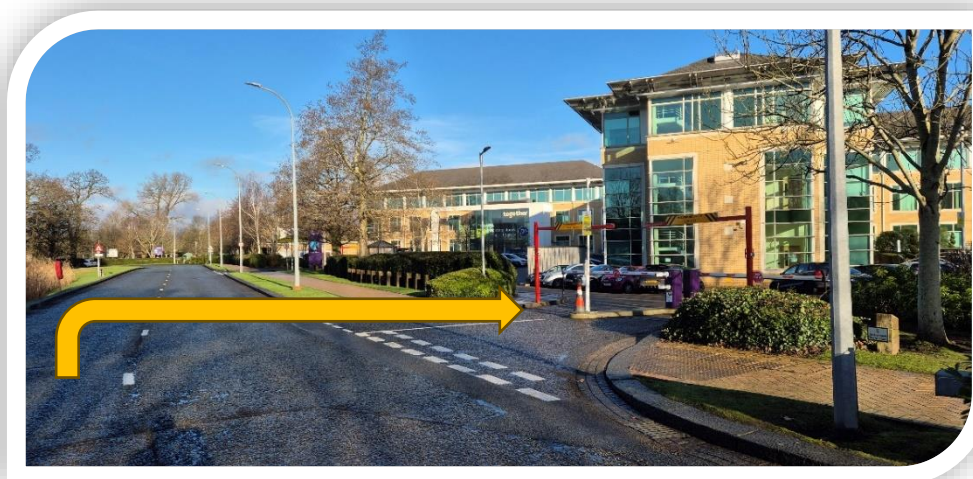

Our address is: [Lake View, Lakeside, Cheadle SK8 3GW](#)

Cheadle Royal is sign posted from the A34. After you exit the A34 onto the roundabout, turn off onto the Cheadle Royal industrial estate, head down to the small roundabout and come back on yourself. The Together offices are on the left:

**WHEN YOU COMMENCE EMPLOYMENT WITH TOGETHER:**

You will be placed on a waiting list for parking onsite, but this could take some time. Therefore, you would need to park offsite.

There are many side streets and car parks located around Cheadle Royal Business Park. Below are some of our suggested parking locations:

Location	Cost	Walking distance to Together
<a href="#">Griffin Pub – all day car park</a>	£2 all day	15 minutes
<a href="#">TGI Fridays, Royal Crescent, Cheadle SK8 3FD</a>	£5 all day	5 minutes
<a href="#">Sainsbury's Car Park</a> Book via the <a href="#">Horizon Parking</a> website	£5 all day	5 minutes
<a href="#">St Ann's Road North, Cheadle SK8 4RZ</a>	Free	10 minutes
<a href="#">Oakdale Drive, Stockport, England SK8 3</a>	Free	10 minutes
<a href="#">1, Valley Road, Cheadle, SK8 1HY</a>	Free	10 minutes

**Bus Routes from Stockport Bus Station**

Take the **368** bus to the top of Etchells Road in Heald Green. From there, it will then be an approx. 16 minute walk to Together (total journey approx. 50 minutes)